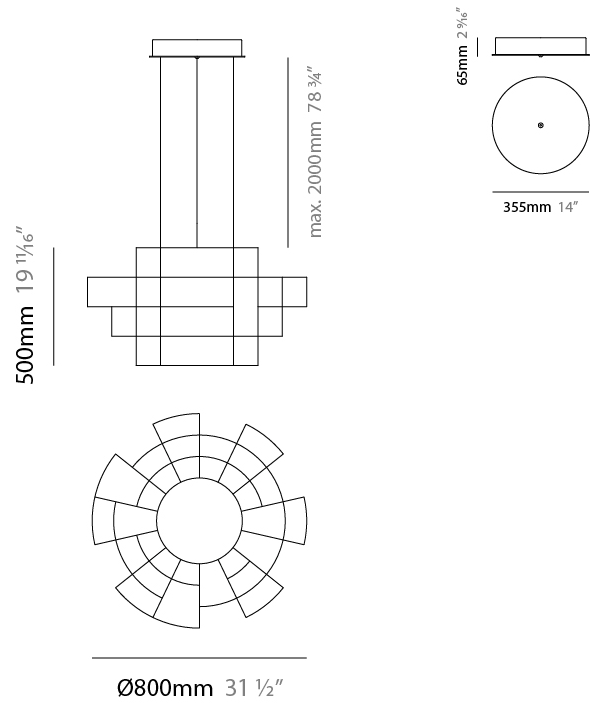

GENERAL

Series: Spectre
 Brand: Quasar
 Division: Design
 Mounting Type: Suspension
 Mounting Location: Ceiling
 Subcategory: Ambient

PHYSICAL

Shape: Abstract
 Diameter (mm): 1400
 Diameter (in): 55 1/8
 Height (mm): 625
 Height (in): 24 7/16
 Max. Overall Height (mm): 2625
 Max. Overall Height (in): 103 3/8
 Light Distribution: Omnidirectional
 Weight (kg): 7
 Weight (lbs): 15.43
 Fixture Finish: [NIC / BRA / BBR](#)
 Fixture Material: Metal
 Cable Details: 2000mm Cable
 Upon Request: Custom Sizes

GENERAL

Series: Spectre
 Brand: Quasar
 Division: Design
 Mounting Type: Suspension
 Mounting Location: Ceiling
 Subcategory: Ambient

PHYSICAL

Shape: Abstract
 Diameter (mm): 800
 Diameter (in): 31 1/2
 Height (mm): 500
 Height (in): 19 11/16
 Max. Overall Height (mm): 2500
 Max. Overall Height (in): 98 7/16
 Light Distribution: Omnidirectional
 Weight (kg): 3.5
 Weight (lbs): 7.72
 Fixture Finish: [NIC / BRA / BBR](#)
 Fixture Material: Metal
 Upon Request: Custom Sizes

PROJECT _____
 TYPE _____
 SPECIFIER _____
 QUANTITY _____
 DATE _____

D101694-

PROJECT	_____
TYPE	_____
SPECIFIER	_____
QUANTITY	_____
DATE	_____

D

SPECTRE COLOR FINISH CHART

PROJECT _____

TYPE _____

SPECIFIER _____