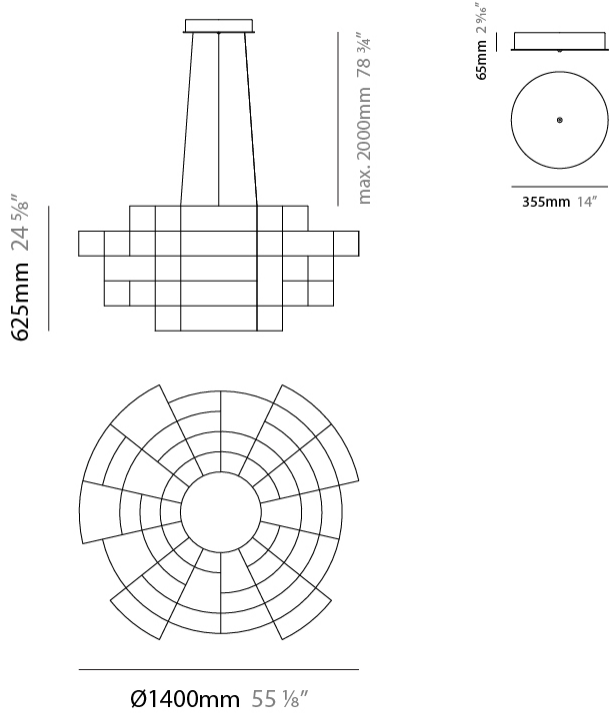

SPECTRE SUSPENSION

D101654-

base number   LED Dimming   Color Temperature   Finish Options

1. To build a product code in our configurator select the specify button on the base model # product page
2. To build a manual product code on this datasheet choose from the options listed below in blue font and add the suffix to the base model #

GENERAL

Series: Spectre
Brand: Quasar
Division: Design
Mounting Type: Suspension
Mounting Location: Ceiling
Subcategory: Ambient

PHYSICAL

Shape: Abstract
Diameter (mm): 1400
Diameter (in): 55 1/8
Height (mm): 625
Height (in): 24 7/16
Max. Overall Height (mm): 2625
Max. Overall Height (in): 103 3/8
Light Distribution: Omnidirectional
Weight (kg): 7
Weight (lbs): 15.43
Fixture Finish: [NIC / BRA / BBR](#)
Fixture Material: Metal
Cable Details: 2000mm Cable
Upon Request: Custom Sizes

ELECTRICAL

Lamp Type: LED
Input Wattage (W): 102.6
Dimming: [Non-Dimming / Phase Dimming (120vac Only)](#)
Driver Included: Yes
Driver Location: Integrated
Driver Type: Constant Voltage - 120/277Vac
Driver Class: Class 2
Input Voltage (V): 120 - 277
Output Voltage (V): 12
Upon Request: (Not included - see components) Integral: 0-10Vdc dimming

LED

Number of LEDs: 171
Color Temperature (°K): [2400 / 2800](#)
Max. Delivered Lumen (lm): 6060 (2800K)
CRI: >90 CRI
Lamp Life (hrs): 50000

OPTICAL

RATINGS AND CERTIFICATIONS

Certified By: Certified for North American Standards
IP rating: IP20