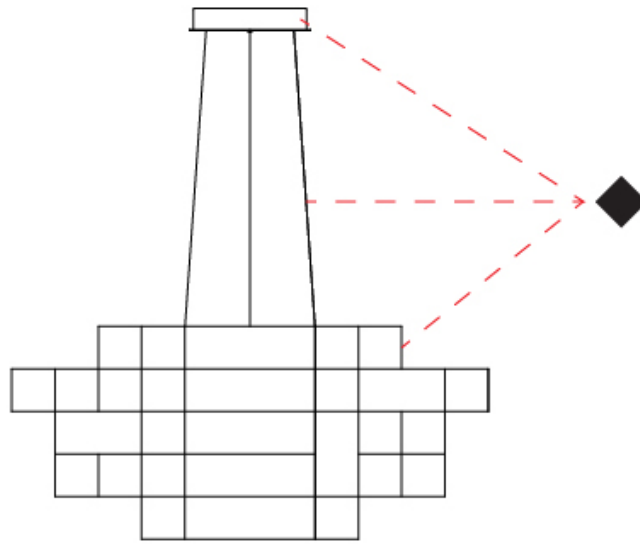

D101654-

PROJECT	_____
TYPE	_____
SPECIFIER	_____
QUANTITY	_____
DATE	_____

D